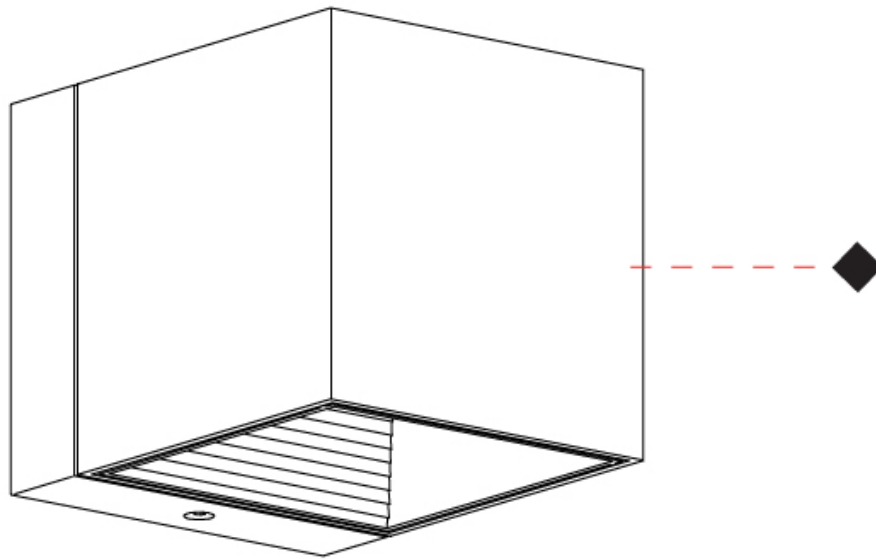

DAU SINGLE SURFACE

D93148R9-

PROJECT	_____
TYPE	_____
SPECIFIER	_____
QUANTITY	_____
DATE	_____