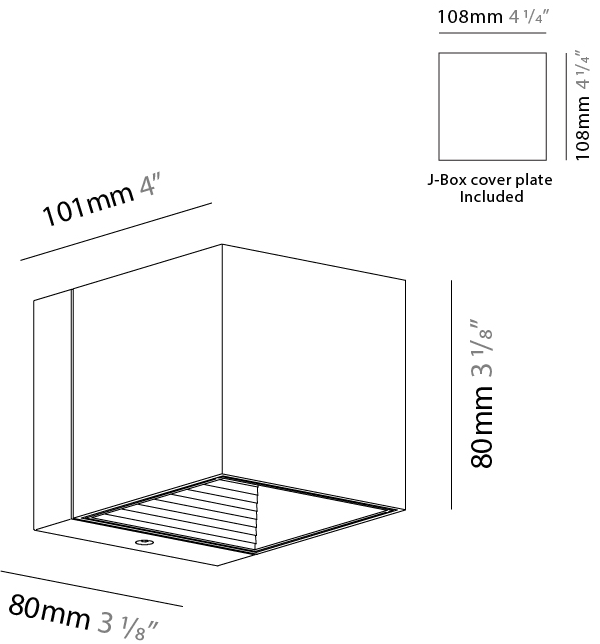

PROJECT	_____
TYPE	_____
SPECIFIER	_____
QUANTITY	_____
DATE	_____

DAU SINGLE SURFACE

D93148R9-

base number   Finish Options

1. To build a product code in our configurator select the specify button on the base model # product page
2. To build a manual product code on this datasheet choose from the options listed below in blue font and add the suffix to the base model #

GENERAL

Series: Dau _____
Subseries: Dau Single _____
Brand: Milan _____
Division: Design _____
Mounting Type: Surface _____
Mounting Location: Wall _____
Subcategory: Up/Down Light _____

PHYSICAL

Shape: Cube _____
Length (mm): 80 _____
Length (in): 3 1/8 _____
Height (mm): 80 _____
Height (in): 3 1/8 _____
Extension (mm): 101 _____
Extension (in): 4 _____
Light Distribution: Direct / Indirect _____
Fixture Finish: BAL / MWL / BSL _____
Fixture Material: Extruded Aluminum _____

ELECTRICAL

Lamp Type: LED _____
Input Wattage (W): 14 _____
Dimming: Electronic Low Voltage Dimming to 20% _____
Input Voltage (V): 120Vac Direct Line _____

LED

Number of LEDs: 2 _____
Color Temperature (°K): 3000 _____
Max. Delivered Lumen (lm): 1330 _____
CRI: >90 CRI _____

OPTICAL

RATINGS AND CERTIFICATIONS

Certified By: Certified for North American Standards _____
IP rating: IP44 _____